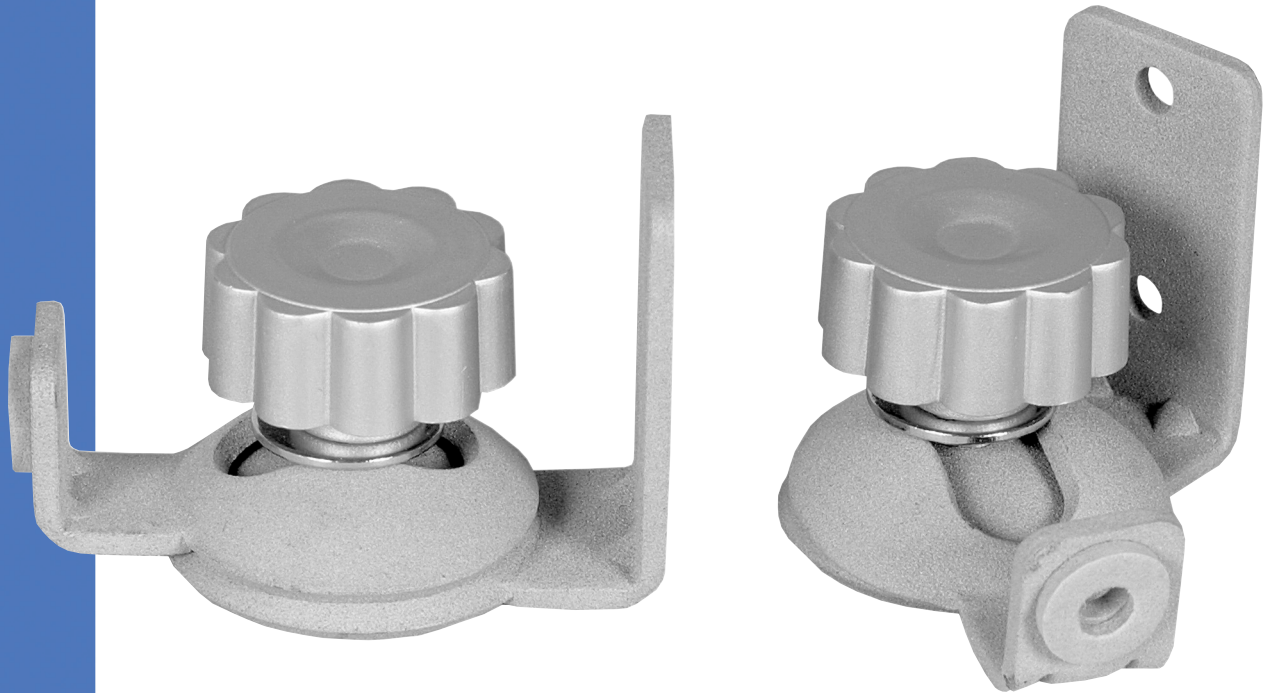

## Speaker Mounting Bracket

**MSM-1**

**MSM-1**

Wall-speaker distance	:	6 cm
Bracket width	:	34 mm
Max. speaker load	:	15 Kg
Colour	:	Grey
Weight	:	200g
Qty/cn	:	20
Barcode	:	8711534067057